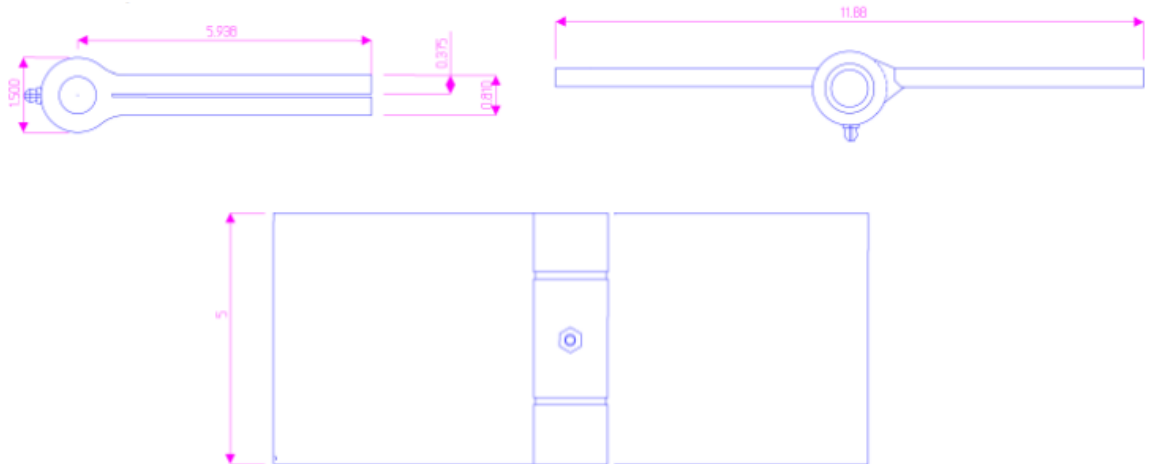

800MB-316 Stainless Steel Mortise Hinges

Model Number: 800MB-304

Price: \$ 695

- Application: Mortise
- Type: Non-Handed
- Material Type: 316L Stainless Steel
- Maximum Door Weight: 800 LBS
- Maximum Radial Load: 320 LBS
- Mount: Weld On
- Approx Width: 11 7/8"
- Height: 5"
- Bearing Type: Oil-Lite Bronze Bushing
- Finish: Plain
- Service: Medium Duty